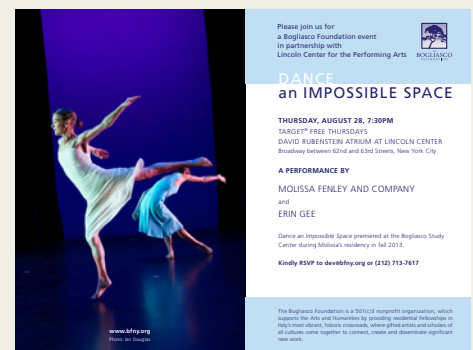

Bogliasco Foundation Awards Fall 2014 Fellowships

The Bogliasco Foundation is pleased to announce the 27 artists and scholars from 14 countries who will experience residencies at the Bogliasco Study Center in Italy this fall.

Edward T. Cone Bogliasco Fellow in Music Composition

Valerie Wayne

Shakespeare Association of America Bogliasco Fellow

This year's fall Fellows will come to Bogliasco to think and create, far from the constraints of everyday life. They will receive full room and board in one of the most stirring places in the world, with the time, space and freedom to develop projects in all the disciplines of the humanities. In Bogliasco, Fellows

BOGLIASCO ANNOUNCEMENTS

Special Events

August 28: Lincoln Center

On Thursday, August 28, we invite you to join us for an event in partnership with Lincoln Center for the Performing Arts, featuring Bogliasco Fellow **Molissa Fenley** (BF '13). [Click here](#) to learn more. RSVP by August 14 to Kristin at dev@bfny.org.

October 20: Casa Italiana

Save the date of Monday, October 20, for **Gerard Passannante's** (BF '13) *Leonardo: Disaster and the Invisible World*, our third annual event in partnership with NYU's Casa Italiana Zerilli-Marimò. [Click here](#) to learn more.